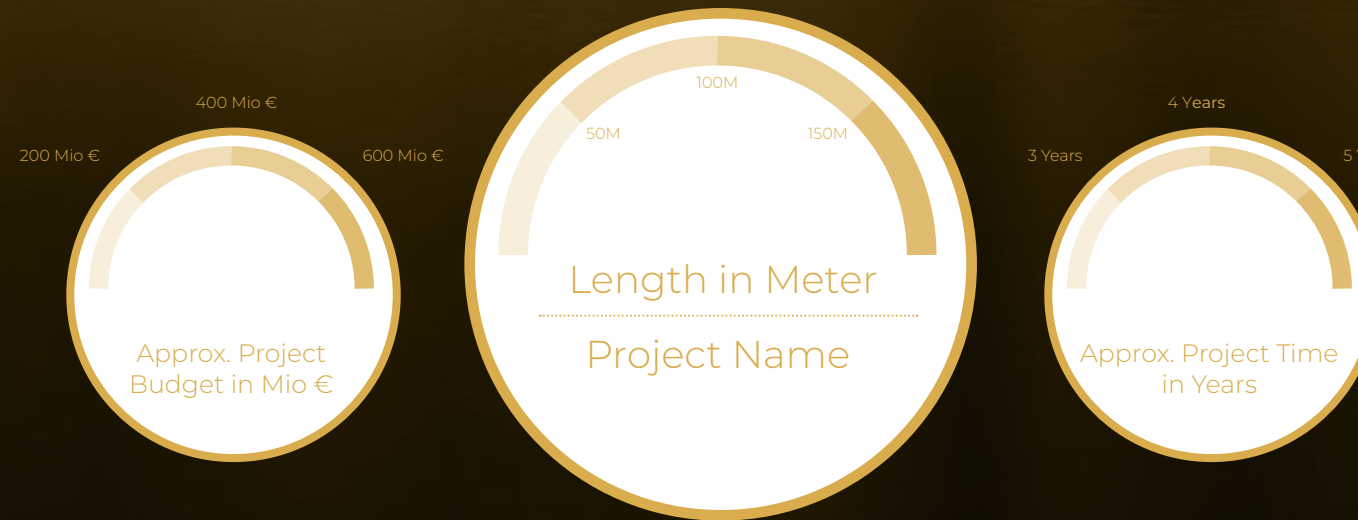

Additional Owners Information

Owners Operation Use Cases

- ☐ Private Operation
- ☐ Charter Operation
- ☐ Commercial Operation
- ☐ R&D Operation

Other Operation Use Cases

☐

☐

☐

☐