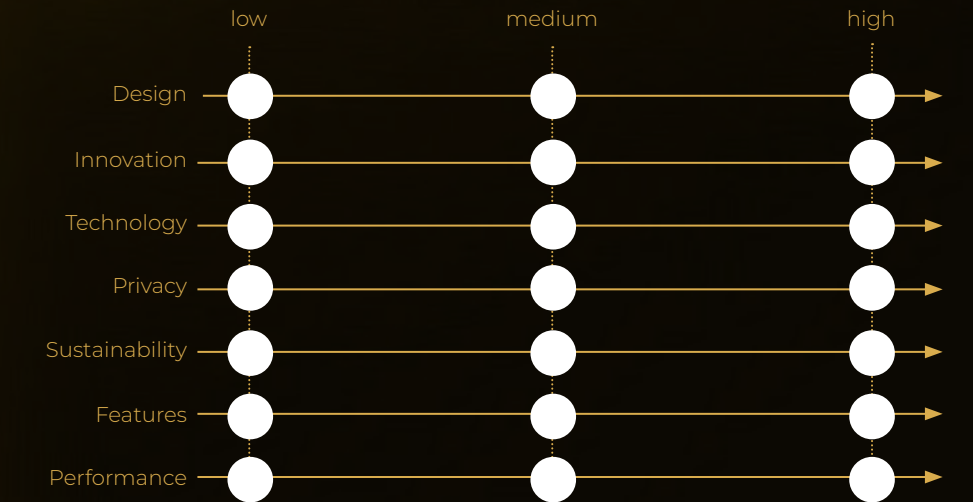

Owners Priorities

Main Vessel Characteristics

Main Propulsion & Technologies

Diesel Electric including AIP ☐ Other ☐

Other Technologies

☐

☐

Max. Speeds according to Final Configuration.
Communication Equipment according to Engineering.
Use of AI, Autonomous Cruising, ect. according to Owners wishes.

Max. Diving Depth

Submerged Duration

General Pressure Hulls

Main Pressure Hull including 3 Sub Decks
Propulsion Pressure Hulls

Special Pressure Hulls

- ☐ Viewing Gallery Pressure Hulls
- ☐ Surface Tender Pressure Hulls
- ☐ Heli Hangar Pressure Hull
- ☐ Vehicle Pressure Hulls

Other Pressure Hulls

☐

☐

Safety

General Safety Features

- Design, Construction and Operation according to US SUBSAFE and according to the chosen Classification Society's (e.g. DNV / GL) Standards
- Double Hull Construction with several Pressure Hulls
- 2 Midget Submarines - accessible from the Main Pressure Hull
- Bow and Stern Emergency Locks
- Bow and Stern Emergency Indicator Buoy
- Redundancy of all relevant systems
- Personal Safety Equipment for Guests and Crew such as Submarine Escape Immersion Equipment (SEIE)

Other Safety Features

☐

☐

Sustainability

- ☐ Sustainable Materials
- ☐ Solar Panels
- ☐ Ocean Conservation Actions
- ☐ Data Collection & Research
- ☐ Humanitarian Aid
- ☐ Reducing Plastic Pollution
- ☐ Transparency Actions
- ☐ Building & Partner

Other Sustainability Actions

☐

☐

Exterior & Interior Features

General Exterior Features, Tender & Toys

- Exterior Dining / Bars / Breakfast / Cafe
- Side Boarding & Lobbies, Stern Bathing Platform, Stern Beach Club including Pool area and Whirlpools
- Flybridge
- Limo Tender, Crew Work Tender
- Mini Subs, LST - Limo Sub Tender
- Water Sports & Activities

Special Exterior Features, Tender & Toys

- ☐ Exterior Features
- ☐ Underwater Shark feeding station
- ☐ RGB LED Mood Exterior Lightning & Laser Show
- ☐ Helicopter Air Tender
- ☐ Heli Pad
- ☐ Heli Lowering Platform
- ☐ Hot Air Balloon
- ☐ Exploration Vehicle, SUV
- ☐ Arctic Camp & Tropic Camp

Other Exterior features

☐

☐

☐

☐

General Interior Features

- Formal & Informal Dining / Breakfast / Cafe
- Formal & Informal Salon & Lounges
- Owners Suite, Private Wellness, Private Salons, Private Staircase
- VIP Suites and Guest Cabins
- Main Staircases, Lobbies
- Command Center, Captains Office, Officer Lounge, Hotel Office
- Crew Cabins, Pantries, Galleys, Stores, Crew Stairs

Special Interior Features

- ☐ Interior Features
- ☐ Wellness including: Pool, Whirlpools, Sauna, Steam Bath, Hammam
- ☐ Ice Room, Massage Salon, Beauty Salon, ...
- ☐ Gym
- ☐ Wine Room
- ☐ Cinema
- ☐ Library
- ☐ Owners Office & Meeting
- ☐ PA Office
- ☐ Kids Play Room
- ☐ Gaming / VR Room
- ☐ Viewing Galleries
- ☐ Piano / DJ / Band
- ☐ Show Cooking
- ☐ Art Gallery
- ☐ Panic Room

Owners Exterior Features

- ☐ Owners Sea Terraces
- ☐ Owners Private Side Boarding
- ☐ Owners Private Bow Beach Club with Pool and Private Entrance
- ☐ Owners Underwater Viewing Sphere

Guests Exterior Features