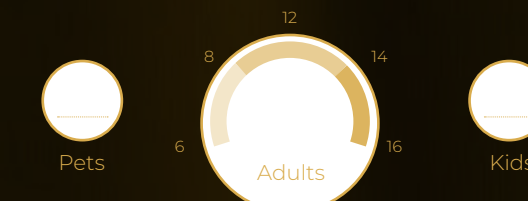

Guests & Crew

Number of Guests (including 2 Owner)

Number of Special Crew & Staff

- ☐ Security Staff
- ☐ Medical Staff
- ☐ PA
- ☐ Kids Staff
- ☐ Sports & Therapist Staff
- ☐ Beauty Staff
- ☐ Scientific Staff
- ☐ Social Media Staff
- ☐ Helicopter Pilot
- ☐ Submersible Pilot

Other Special Crew & Staff

☐

☐

☐

☐

Design, Building, Operation

Exterior / Interior Designer

☐ MIGALOO

☐ Other: ☐

Broker

☐ MIGALOO

☐ Other: ☐

Owners Representative

☐ MIGALOO

☐ Other: ☐

Classification Society

☐

☐

Other Partner & Owners Team

☐

☐

☐

☐

Shipyard

☐

☐

Interior Outfitting

☐

☐

Yacht Management:

☐ MIGALOO

☐ Other: ☐

Flag State

☐

☐