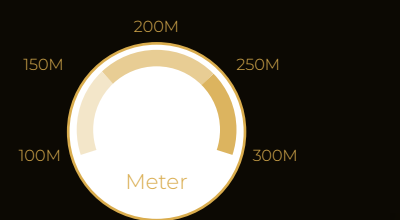

Max. Diving Depth

Submerged Duration

General Pressure Hulls

Main Pressure Hull including 3 Sub Decks
Propulsion Pressure Hulls

Special Pressure Hulls

- Viewing Gallery Pressure Hulls
- Surface Tender Pressure Hulls
- Heli Hangar Pressure Hull
- Vehicle Pressure Hulls